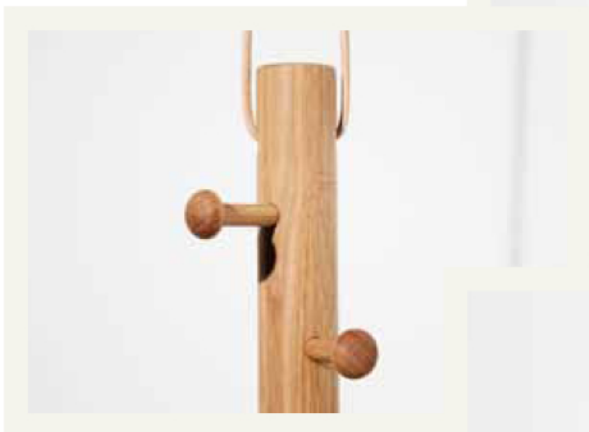

CLASSICS OF TOMORROW

Scandinavian design is synonymous with iconic furniture, but the grand old men from the golden era of the 1950s and 1960s are challenged by present day talents. Predicting the future is a hazardous task, but we'll take our chances and take a closer look at what we believe will be the classics of tomorrow.

PHOTOGRAPHY AMANDA HESTEHAVE STYLING LINE JUUL JARDE

Vase by Nordvink
Design: Susanne Nordvink

Hanger by Copenhanger
Design: Lise Vilslev & Mathilde Moberg